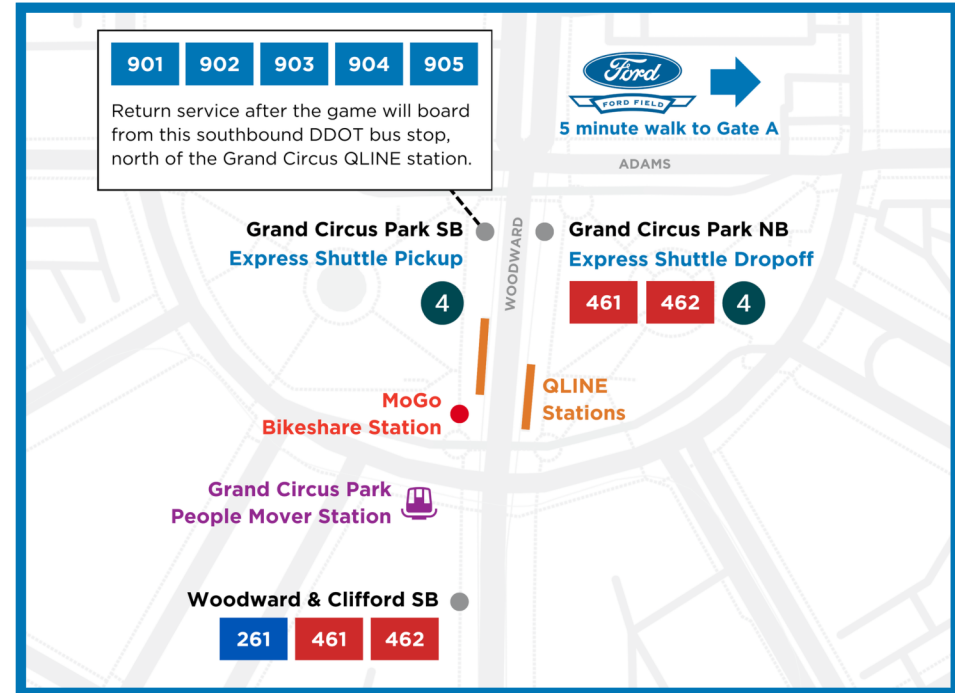

Lions vs. Commanders Shuttle Routes

Saturday, January 18, 8:00pm kickoff

901

Southgate Meijer
and Lincoln Park Community Center

902

Westland Police Station
and Fairlane Town Center

903

OCC Orchard Ridge
and Southfield Greyhound

904

Great Lakes Crossing
and Troy Civic Center

905

Mount Clemens Farmers' Market,
Lakeside, and 16/Van Dyke Meijer

Shuttles **to Detroit** will depart from their first stop every hour, on the hour starting at **3:00pm** with the last shuttle departing at **7:00pm**.

Shuttles **from Detroit** will depart Grand Circus every hour, on the hour starting at **9:00pm** with the last shuttle departing at **12:00am**.

If you have any questions or concerns, please call Customer Care at (866) 962-5515. Hours will be extended to midnight on Saturday.

Skip the Parking Hassle!
$2 One-Way Fare

Valid DART passes and exact change accepted.
Shuttles will operate using regular SMART buses.

SMART
(866) 962-5515 • smartmovesus.org